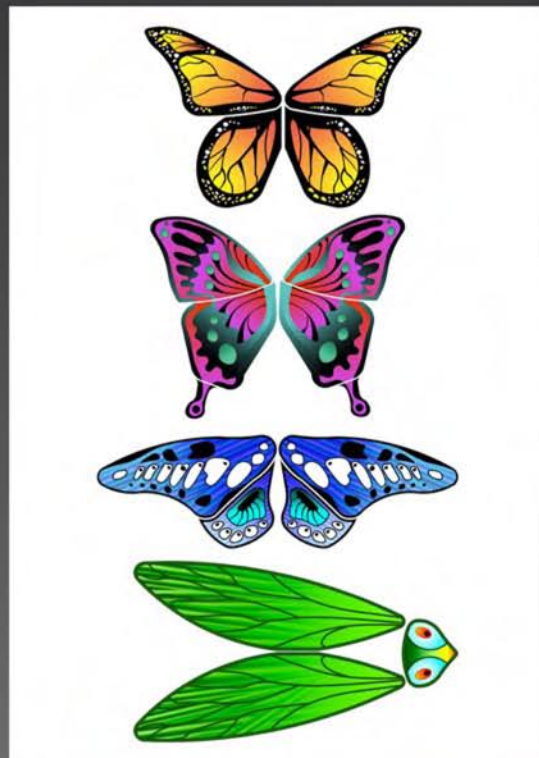

Hays Paddock

Victoria, Australia

Structure Type	Custom Butterfly shaped shade structures - Architect defined to compliment natural surroundings of famous park
Fabric Brand	Soltis
Size	140m ²
Budget - Approx \$/sqm based on similar design (excluding GST, Installation, and Delivery)	Quote