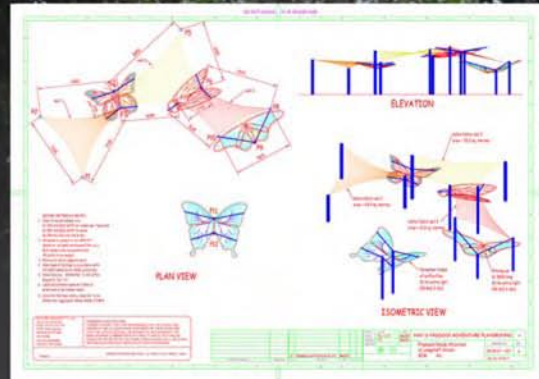

Hays Paddock

Victoria, Australia

Structure Type	Custom Butterfly shaped shade structures - Architect defined to compliment natural surroundings of famous park
Fabric Brand	Soltis
Size	140m ²
Budget - Approx \$/sqm based on similar design (excluding GST, Installation, and Delivery)	Quote

3D design, Engineering, 3D shadow analysis, 3D renders, custom fabrication, PVC & shade cloth patterning, Computer cutting and Fabrication.

Structureflex Products:

Umbrellas, Carpark structures, Walkway structures, Shade structures PVC & shade sail fabrication