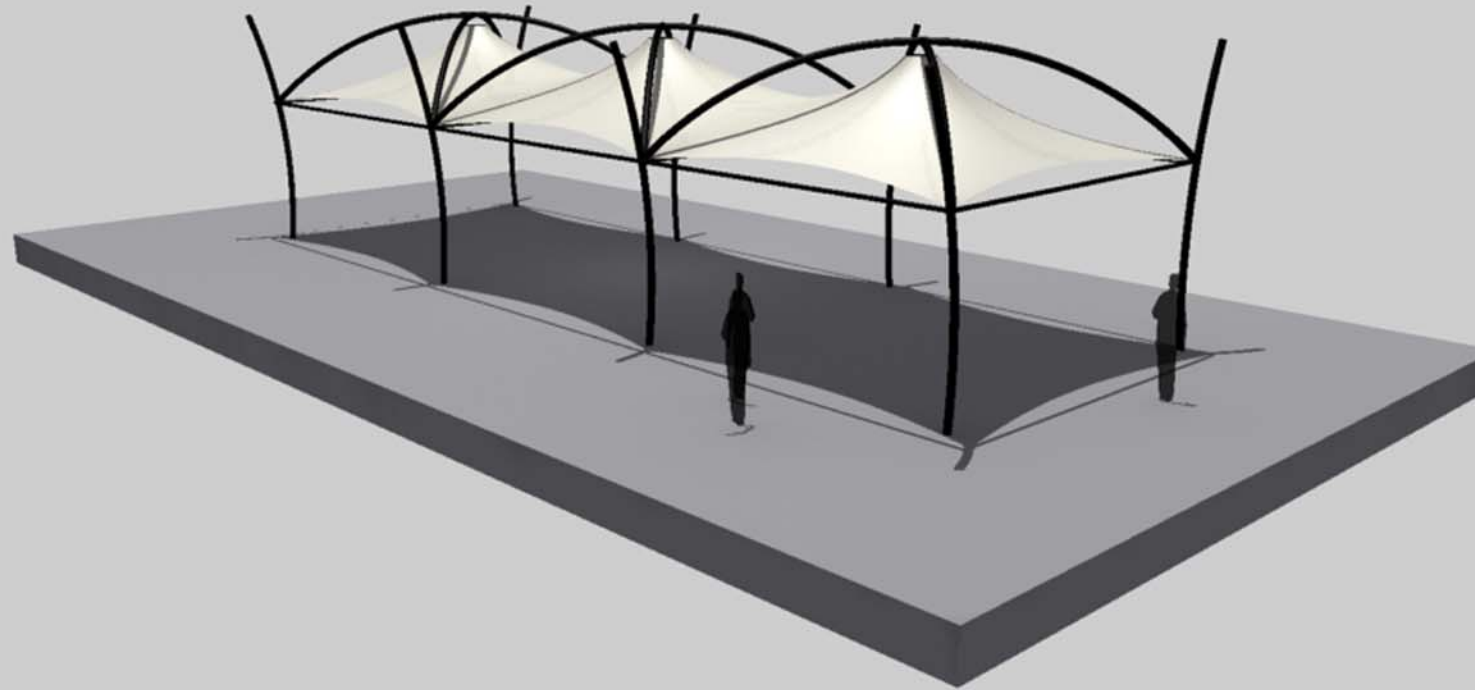

# Concis with Arched Overhead Supports and posts

Ideal shape for waterproof applications where contiguous cover is required. Can include rigid beams along the sides to enable fixing of gutters and clear blinds.

Ideal applications include:

- Walkways
- Iconic entrance foyers/assembly areas
- Waterproof applications
- Cafe's and Restaurants