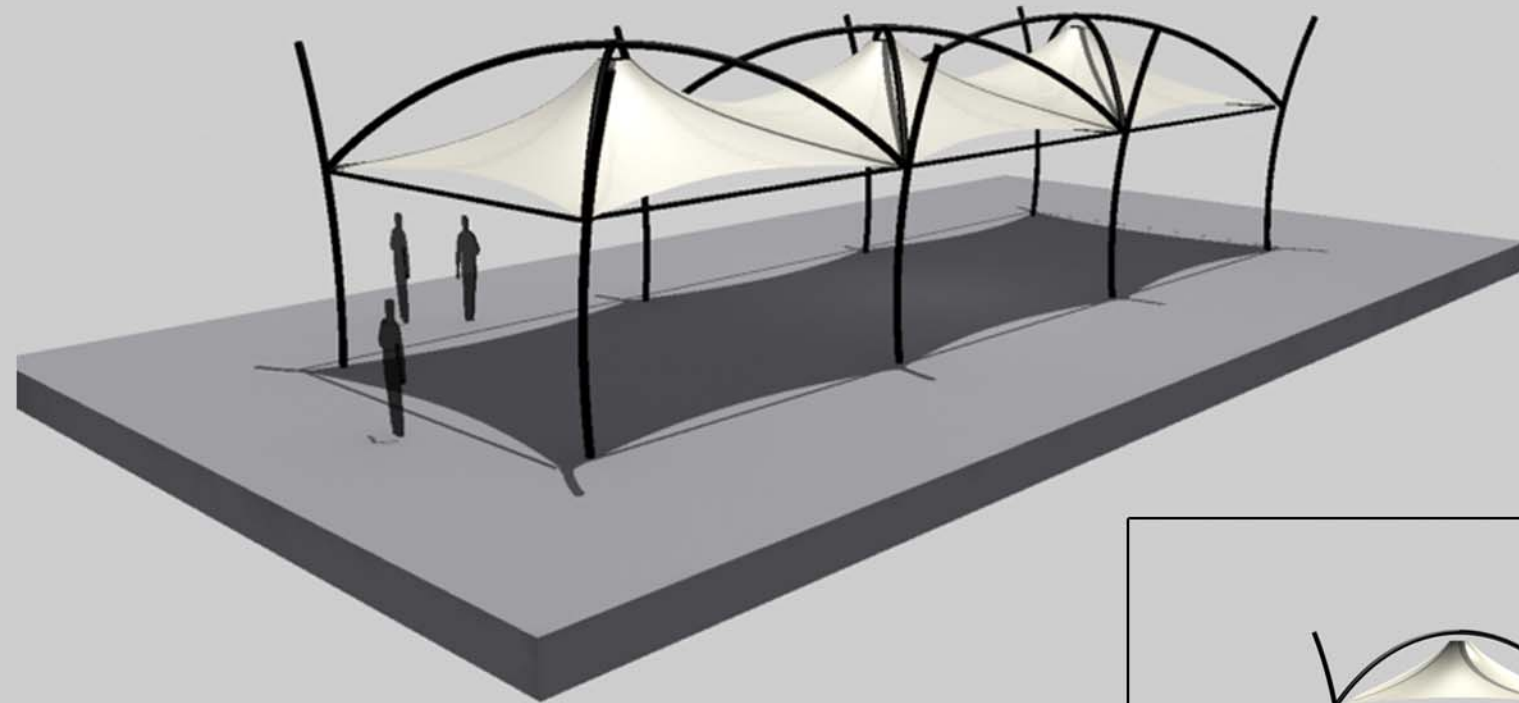

# Concis with Arched Overhead Supports and posts

Ideal shape for waterproof applications where contiguous cover is required. Can include rigid beams along the sides to enable fixing of gutters and clear blinds.

Ideal applications include:

- Walkways
- Iconic entrance foyers/assembly areas
- Waterproof applications
- Cafe's and Restaurants