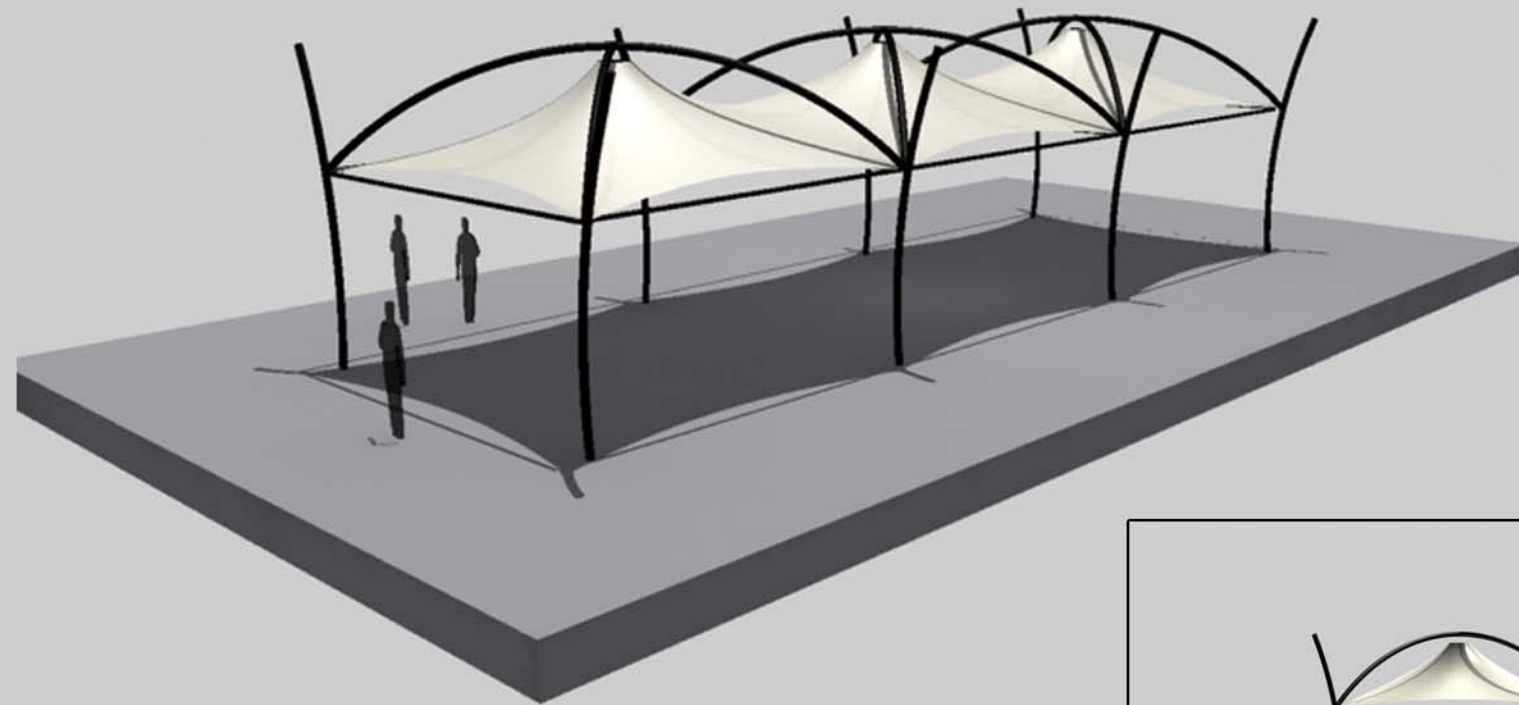

Concis with Arched Overhead Supports and posts

Ideal shape for waterproof applications where contiguous cover is required. Can include rigid beams along the sides to enable fixing of gutters and clear blinds.

Ideal applications include:

- Walkways
- Iconic entrance foyers/assembly areas
- Waterproof applications
- Cafe's and Restaurants