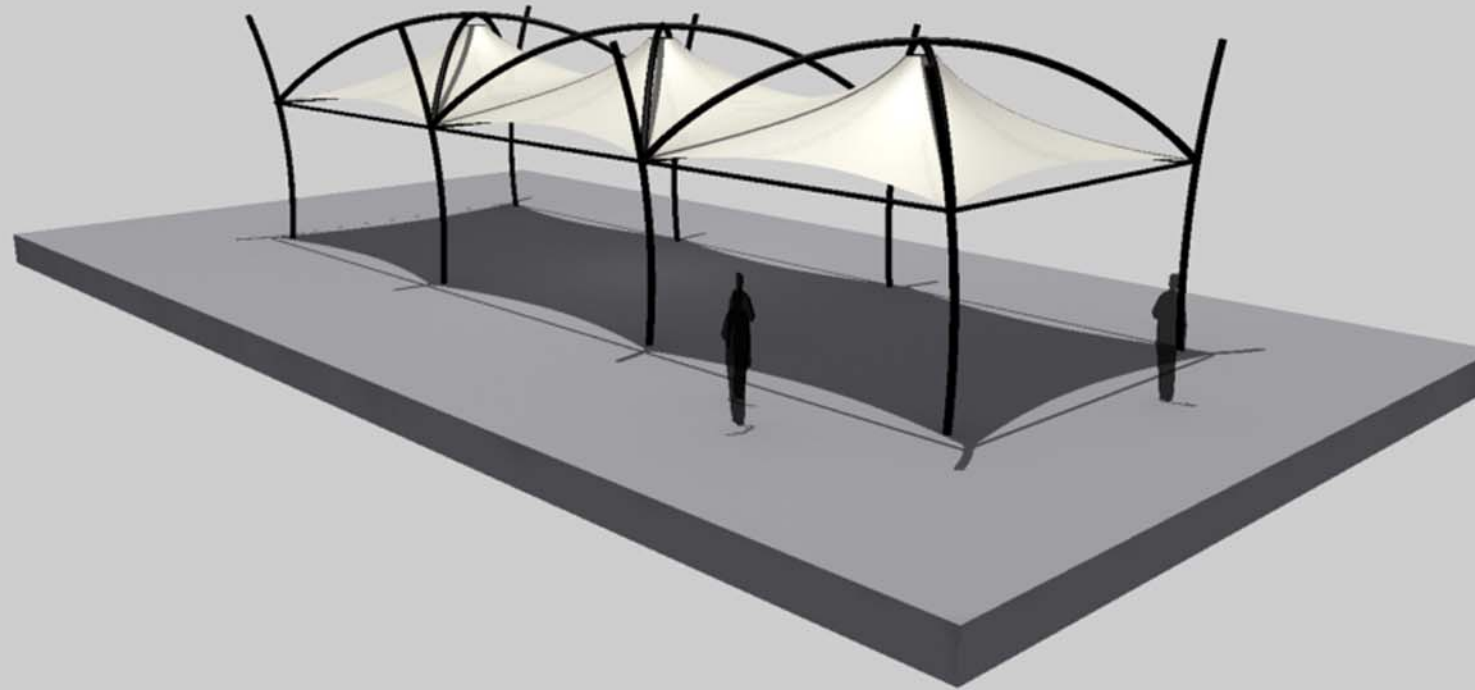

Concis with Arched Overhead Supports and posts

Ideal shape for waterproof applications where contiguous cover is required. Can include rigid beams along the sides to enable fixing of gutters and clear blinds.

Ideal applications include:

- Walkways
- Iconic entrance foyers/assembly areas
- Waterproof applications
- Cafe's and Restaurants