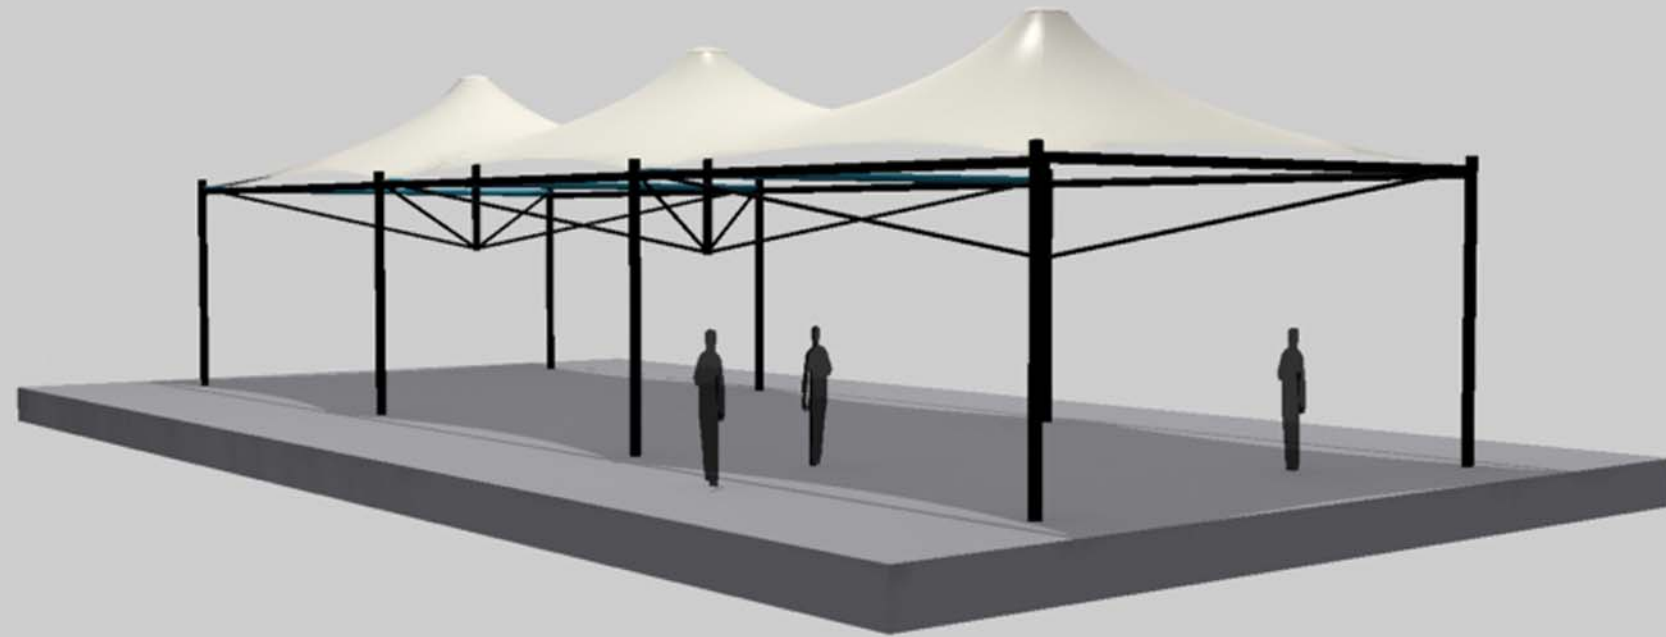

Concis with "Flying Mast" Supports

Ideal shape for waterproof applications where contiguous cover is required. Can include rigid beams along the sides to enable fixing of gutters and clear blinds. Rigging hardware below the canopy adds a nautical/architectural touch to the design.

Ideal applications include:

- Walkways
- Iconic entrance foyers
- Waterproof applications
- Cafe's and Restaurants