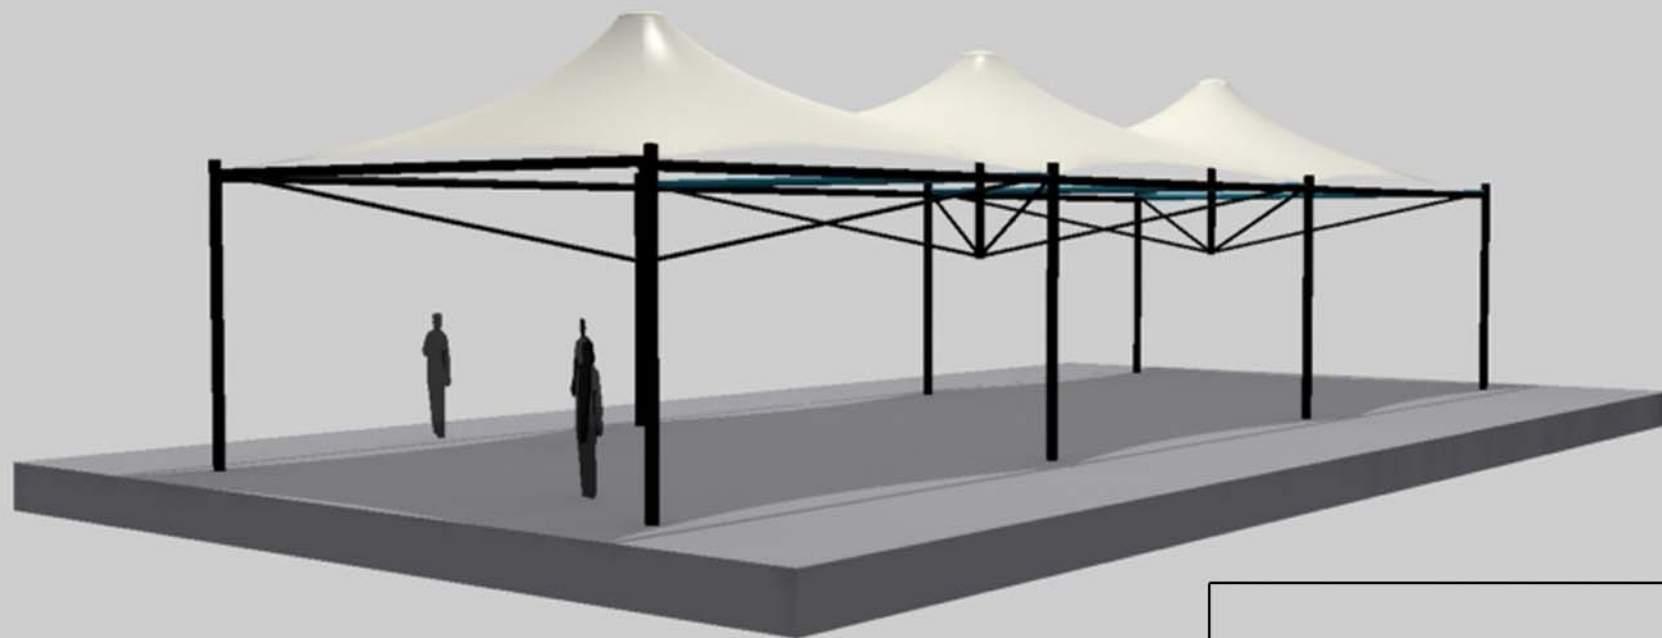

Concis with "Flying Mast" Supports

Ideal shape for waterproof applications where contiguous cover is required. Can include rigid beams along the sides to enable fixing of gutters and clear blinds. Rigging hardware below the canopy adds a nautical/architectural touch to the design.

Ideal applications include:

- Walkways
- Iconic entrance foyers
- Waterproof applications
- Cafe's and Restaurants