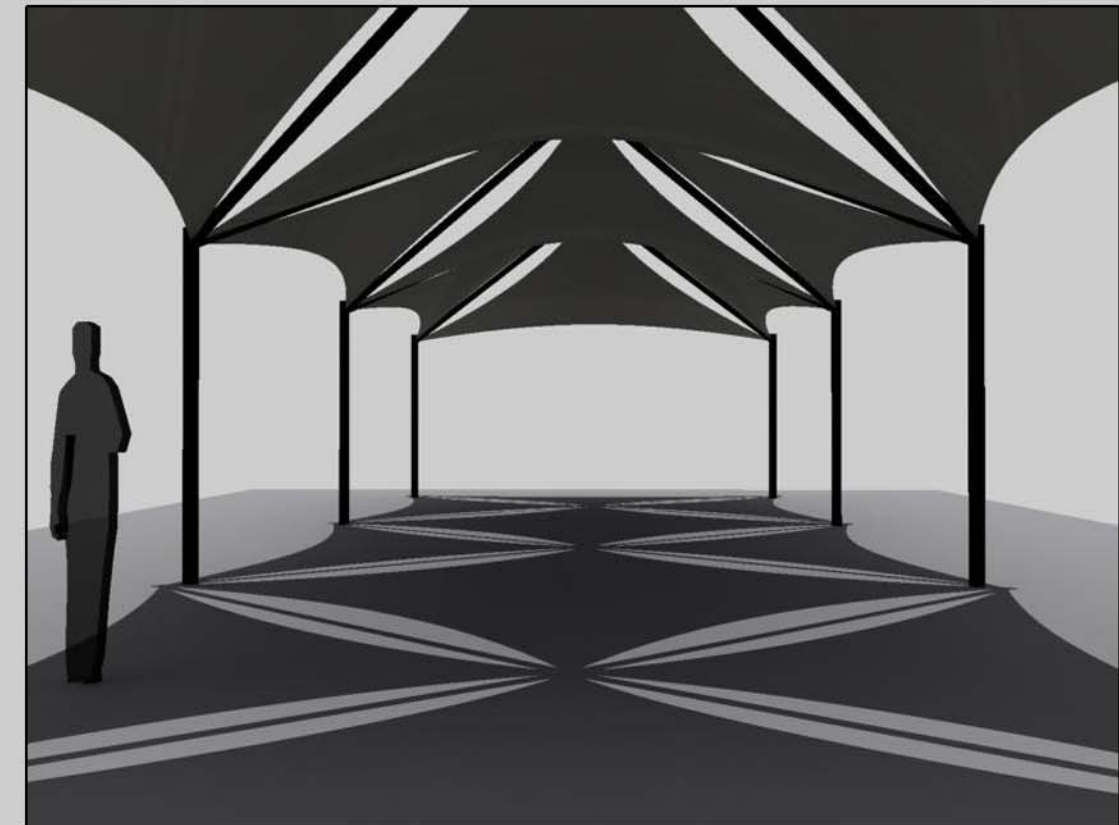

Pyramid Sails

Structureflex

Pacific

Combination of Hypars and triangles provide an attractive alternative to standard shade structures

Ideal applications include:

Walkways

Iconic entrance foyers

Stylish Play Equipment Shades