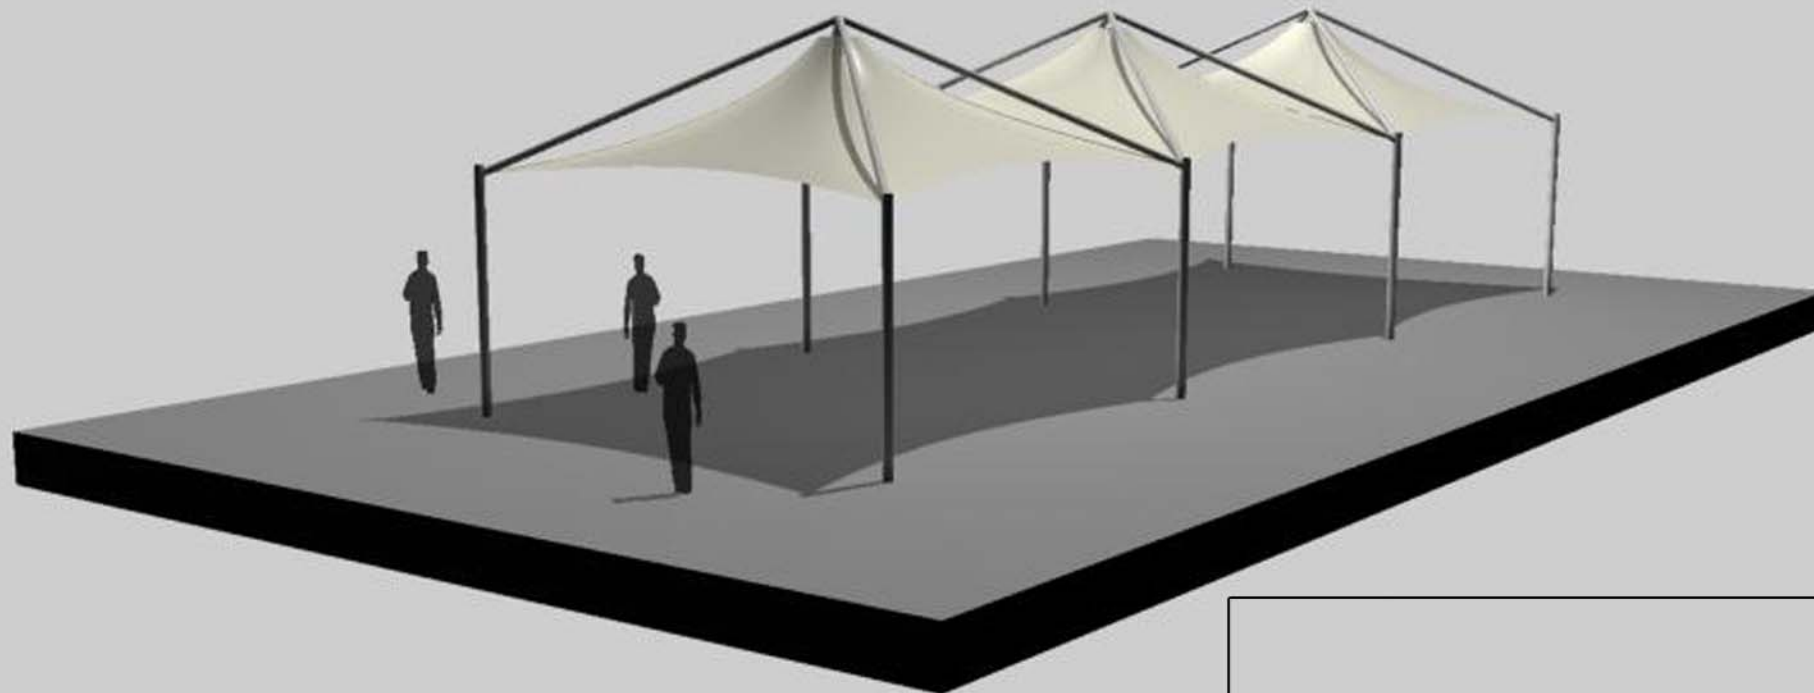

Concis with Overhead Supports

Ideal shape for waterproof applications where contiguous cover is required. Can include rigid beams along the sides to enable fixing of gutters and clear blinds.

Ideal applications include:

- Walkways
- Iconic entrance foyers
- Waterproof applications
- Cafe's and Restaurants