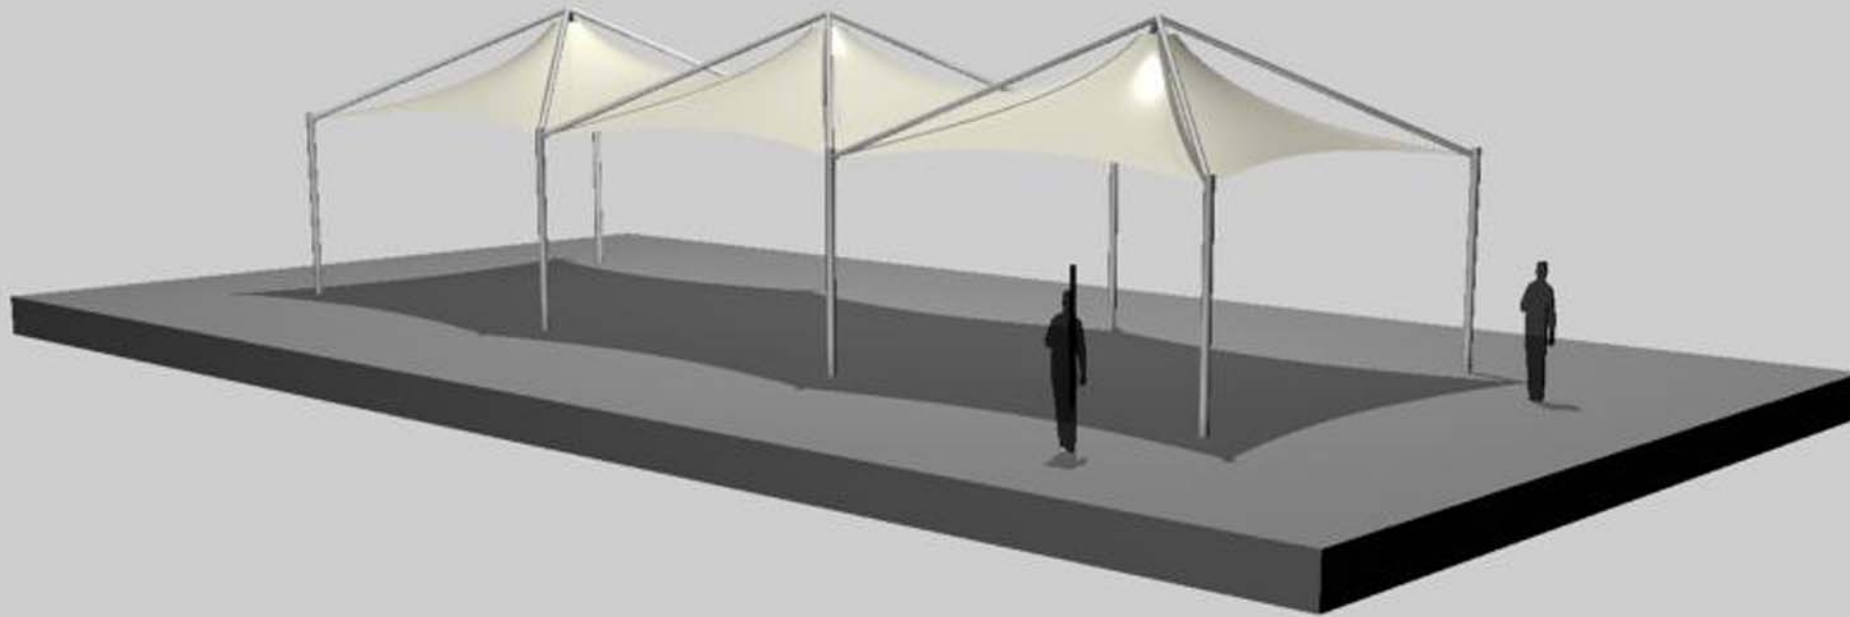

Concis with Overhead Supports

Ideal shape for waterproof applications where contiguous cover is required. Can include rigid beams along the sides to enable fixing of gutters and clear blinds.

Ideal applications include:

- Walkways
- Iconic entrance foyers
- Waterproof applications
- Cafe's and Restaurants