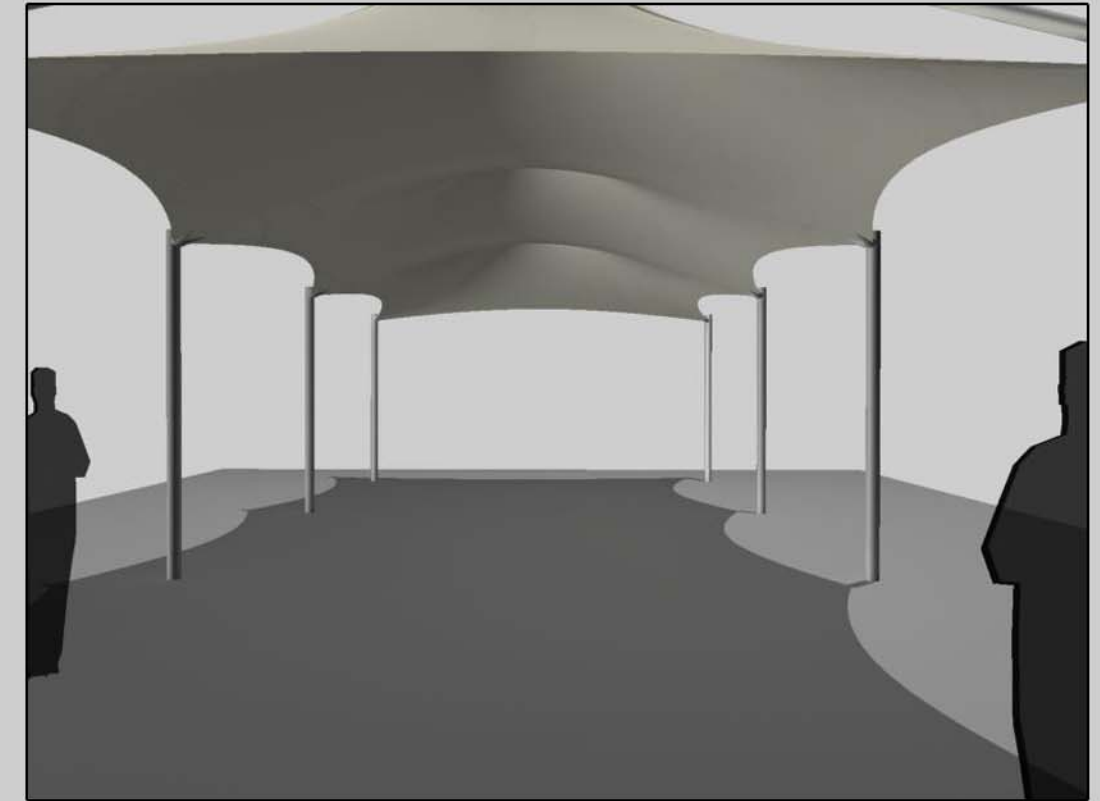

Concis with Overhead Supports

Ideal shape for waterproof applications where contiguous cover is required. Can include rigid beams along the sides to enable fixing of gutters and clear blinds.

Ideal applications include:

- Walkways
- Iconic entrance foyers
- Waterproof applications
- Cafe's and Restaurants