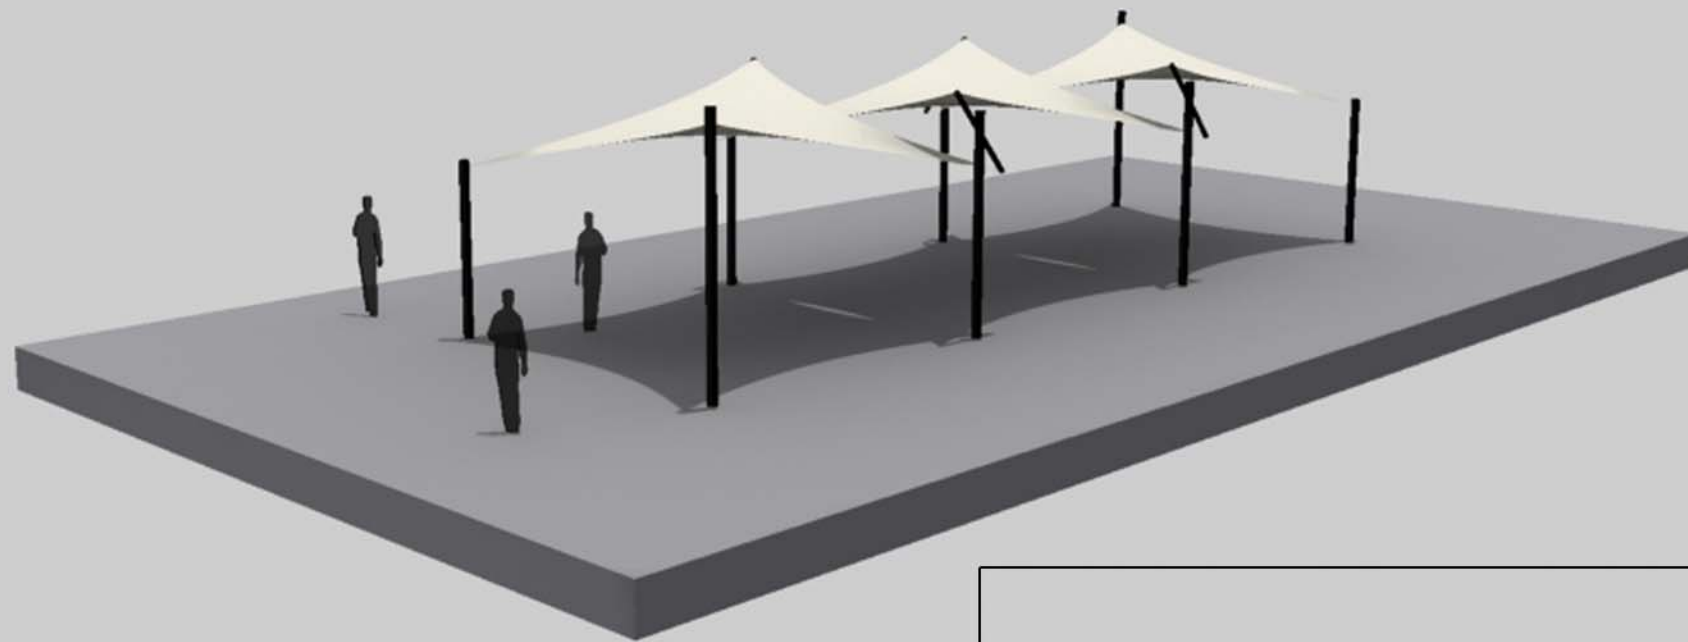

Cross-Over Hypars

Structureflex

Pacific

This approach maintains the visual appeal of Hypars while minimising the gaps between sails to maximise shade cover

Ideal applications include:

- Walkways
- Playground Shades