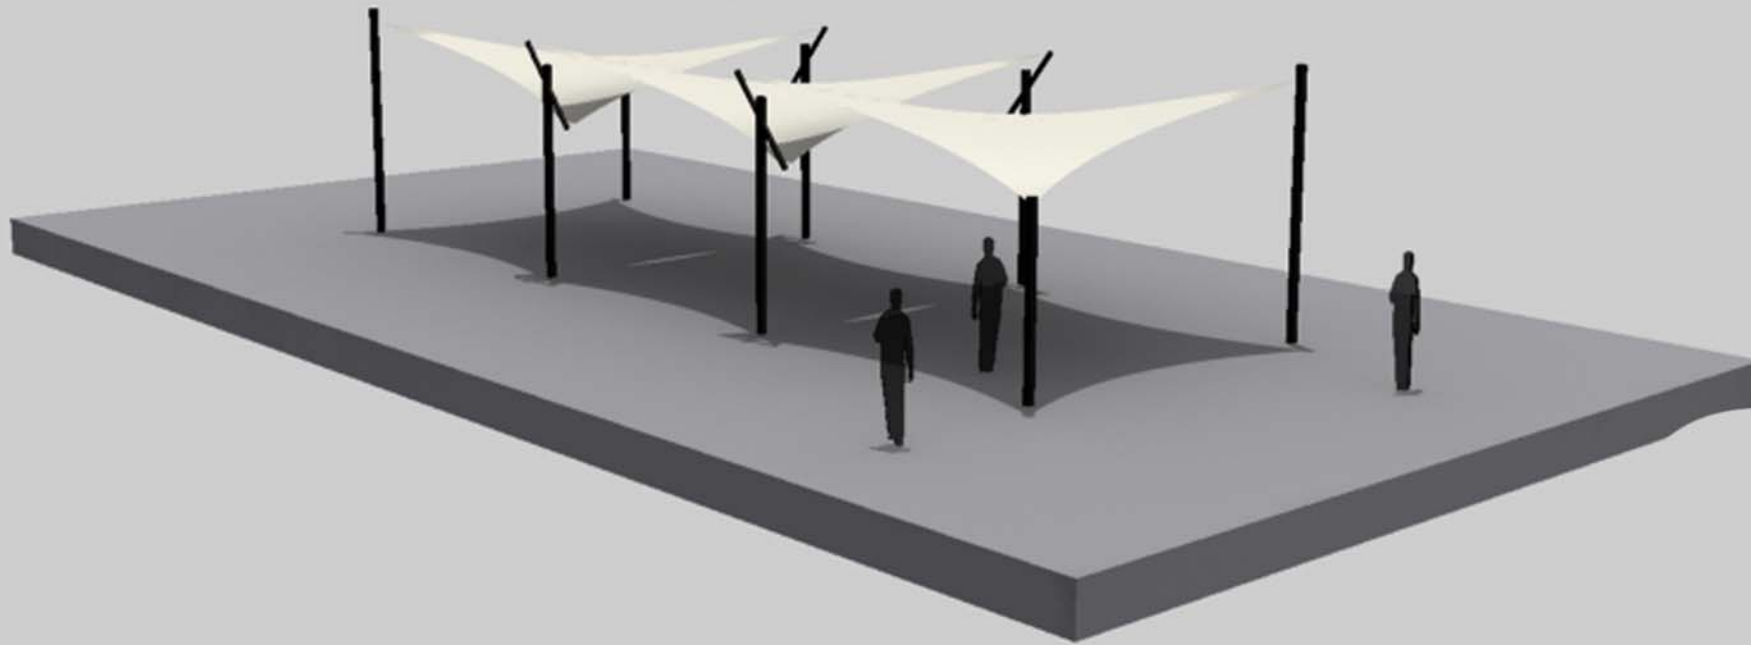

Cross-Over Hypars

Structureflex

Pacific

This approach maintains the visual appeal of Hypars while minimising the gaps between sails to maximise shade cover

Ideal applications include:

- Walkways
- Playground Shades